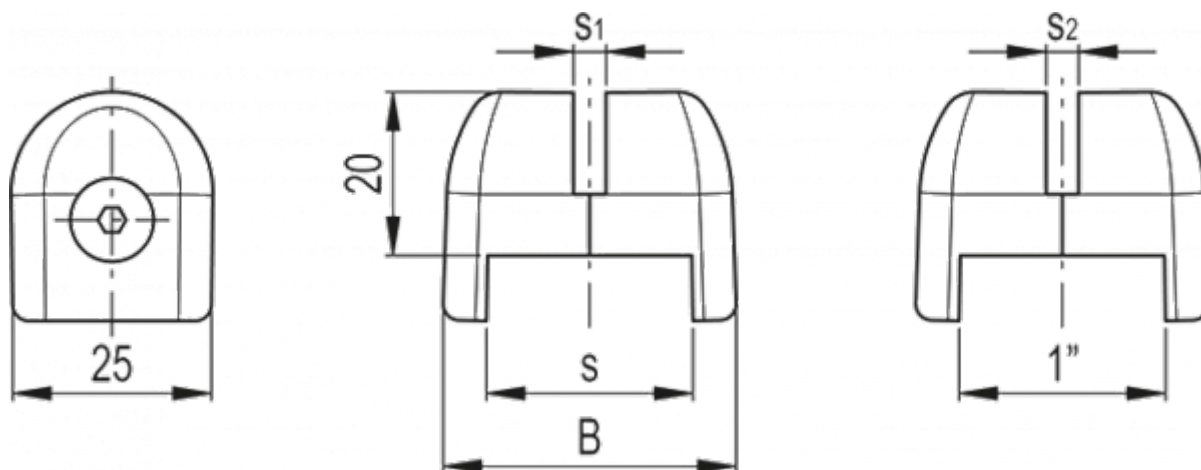

Data Sheet

Article number: 23100493849

Description: E+G Support clamp PPR.30-4-C9 - Black

Measures

B	= 43
C#(Nm)	= 3
s	= 30
s1	= 4
Weight in (g)	= 27